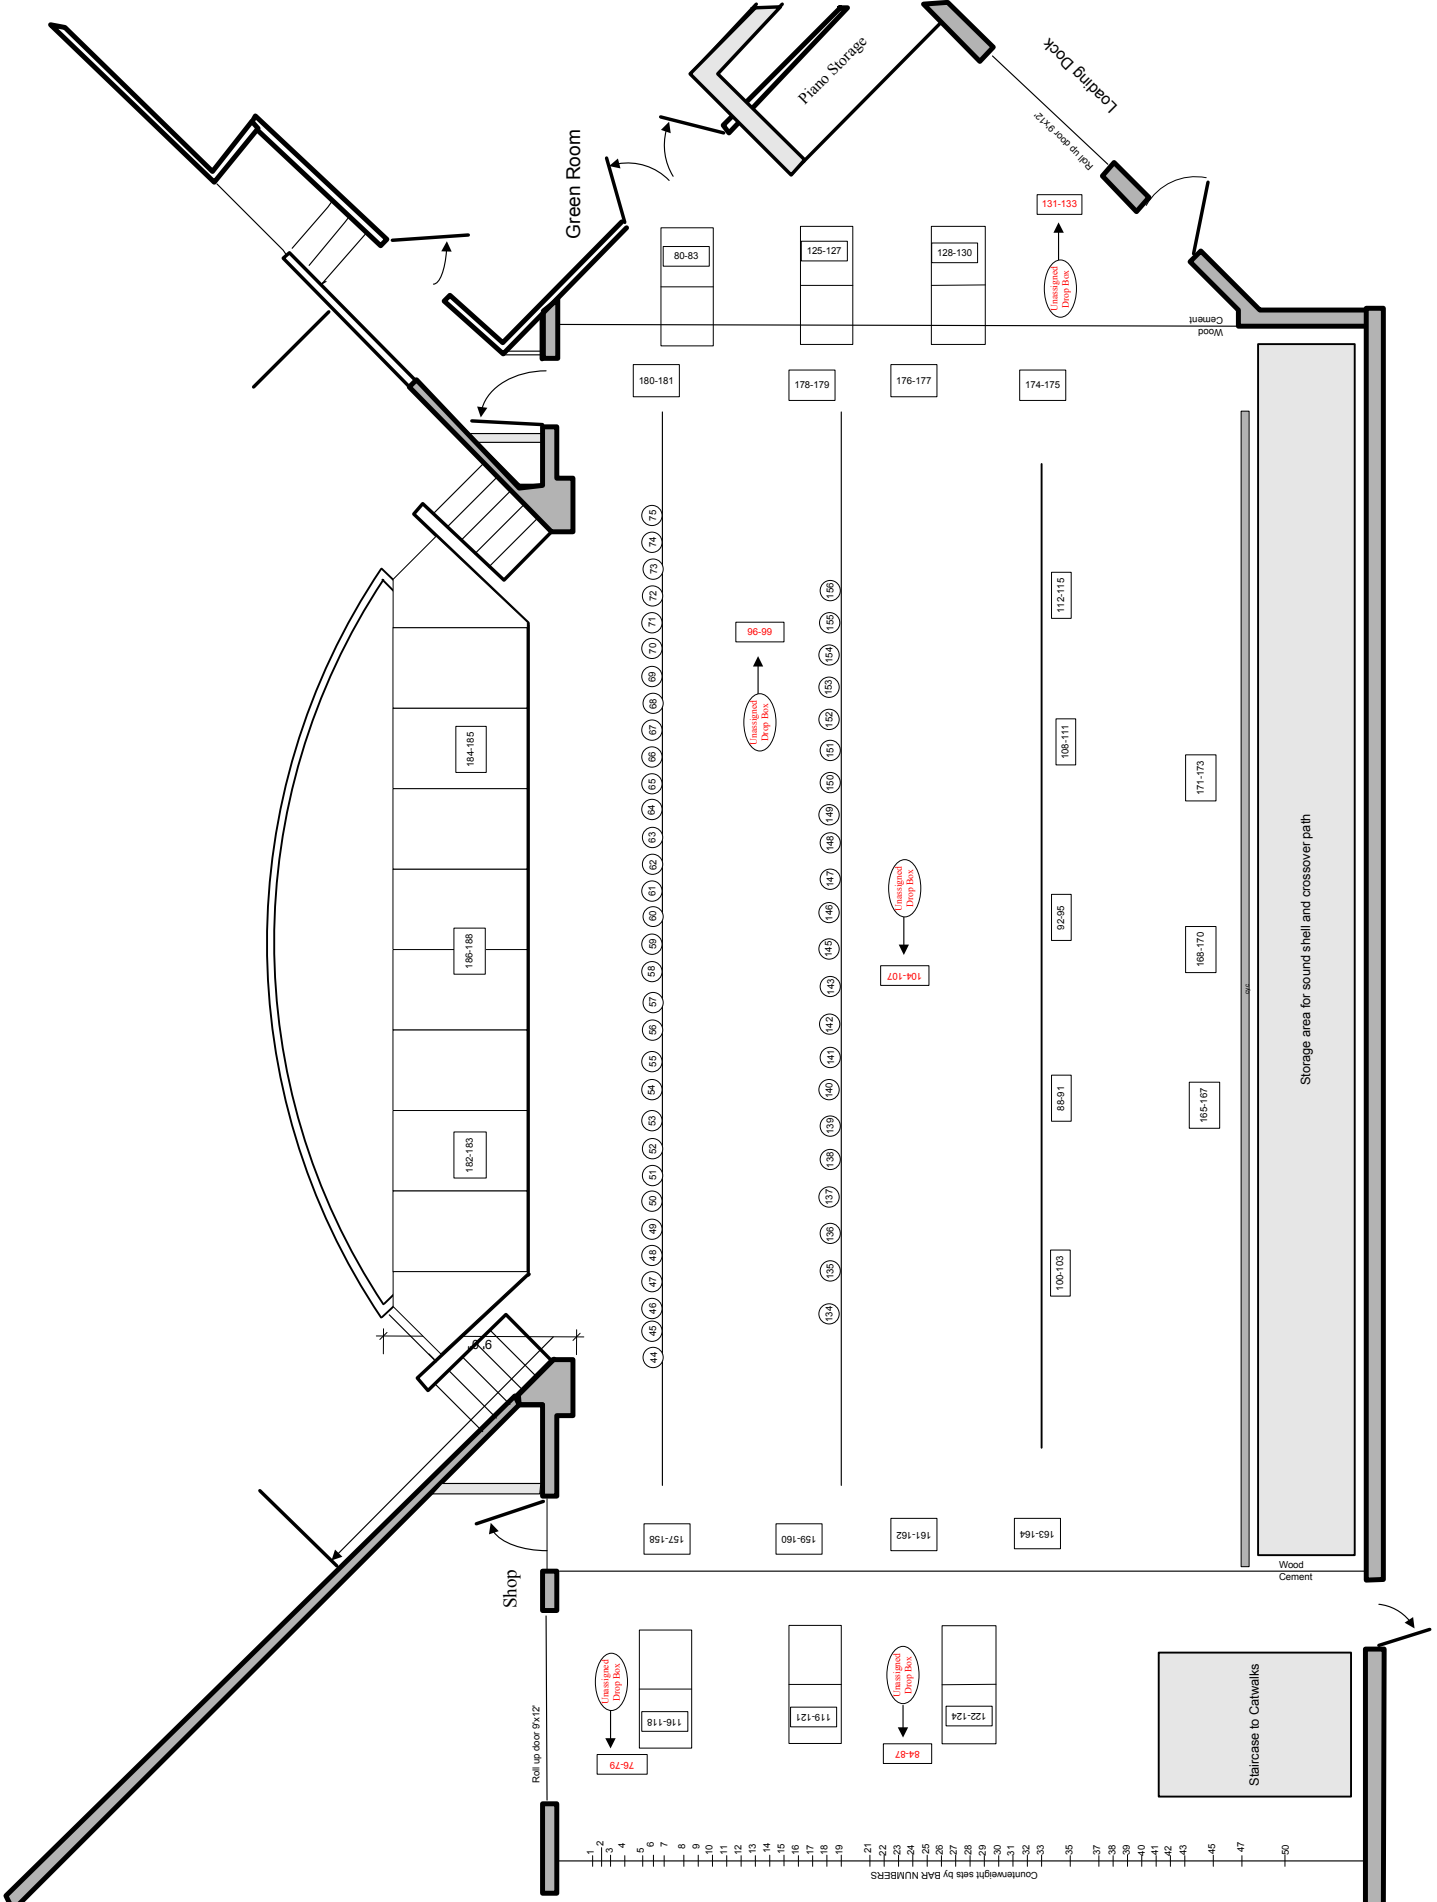

Counterweight sets by BAR NUMBERS