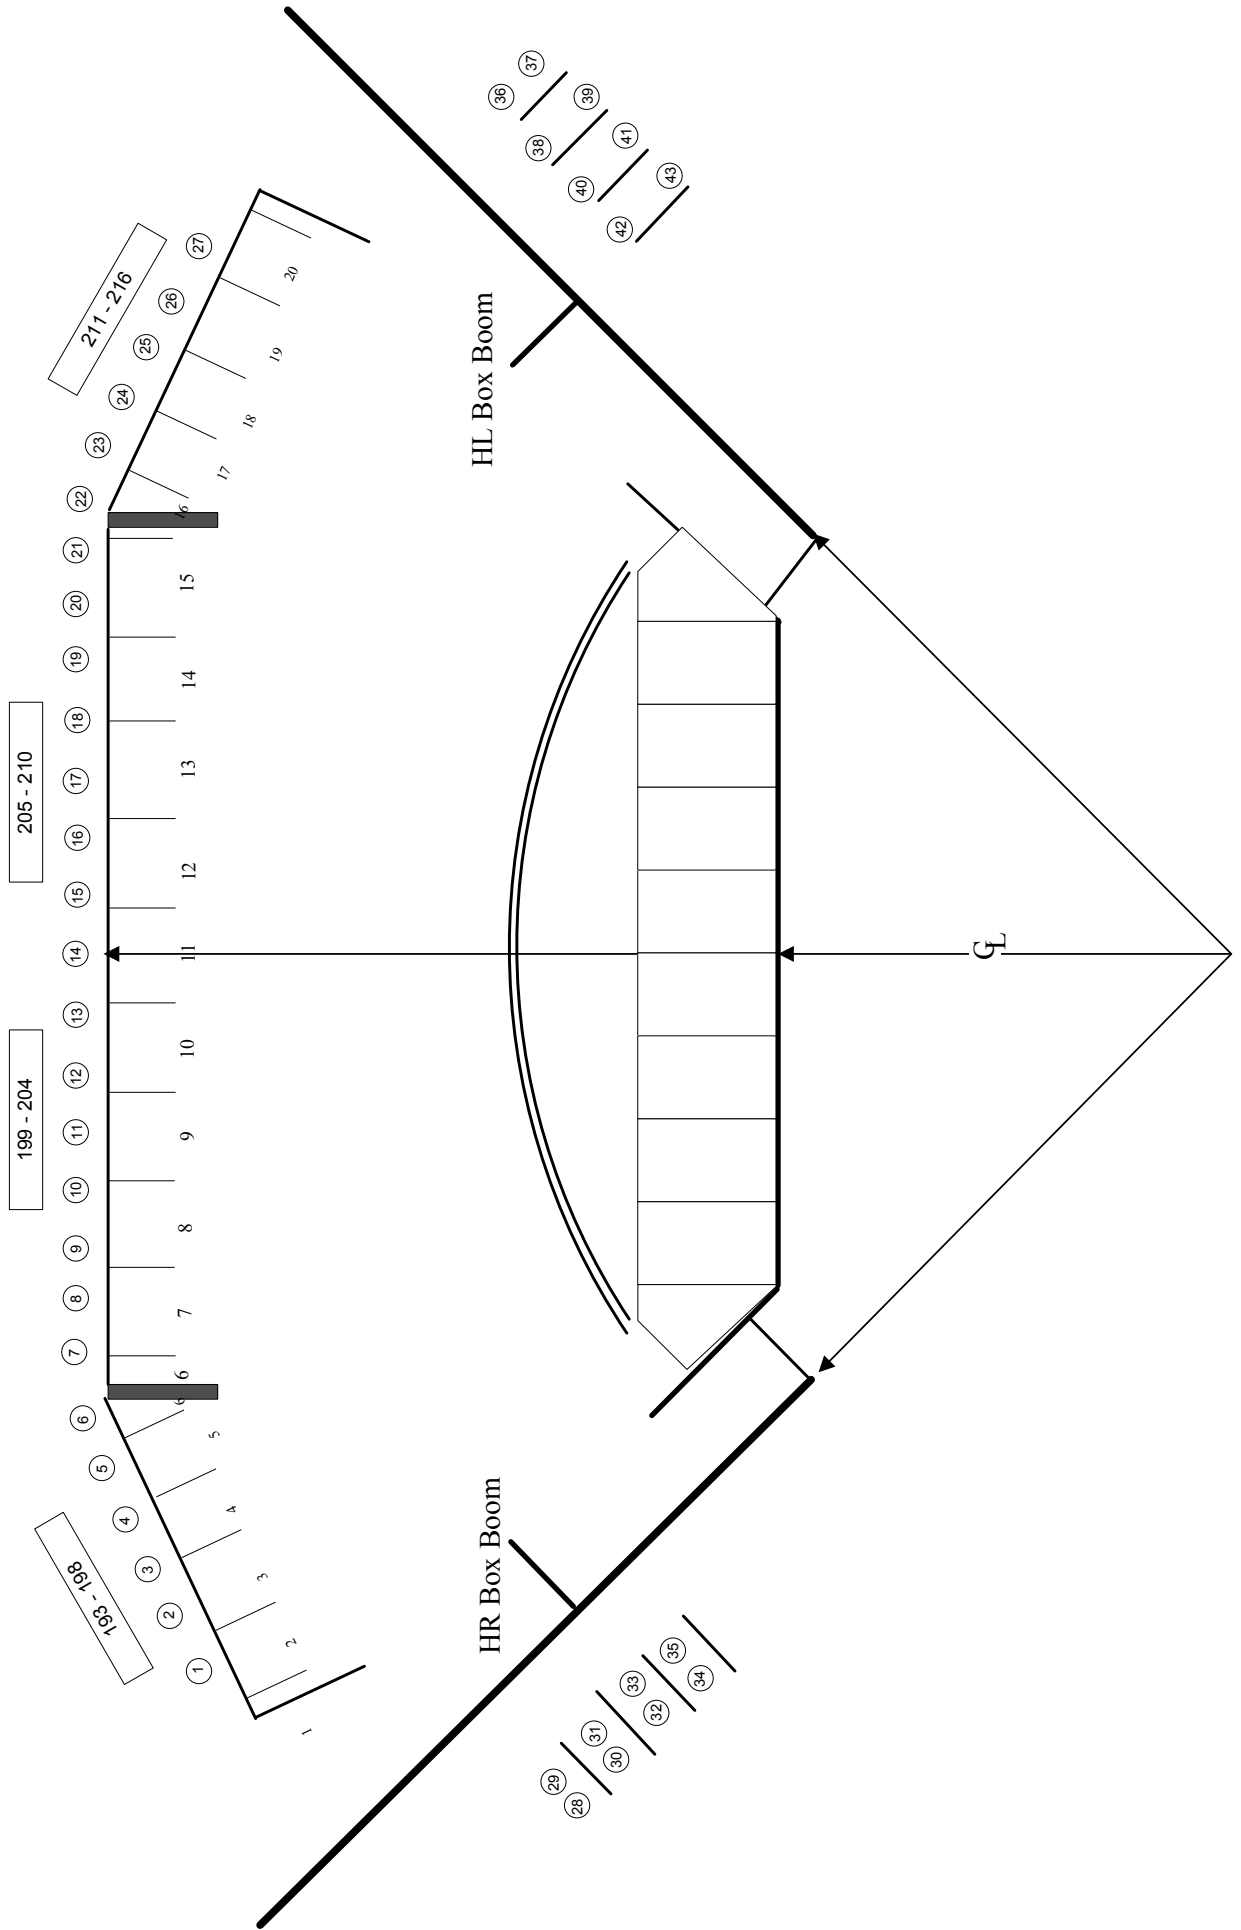

Dimmers 189-192 place holders?  
Old 500 amp circuits are disabled.

Dimmers 247-250  
Control House  
Lights

### Catwalks

Counterweight sets by BAR NUMBERS

- 1
- 2
- 3
- 4
- 5
- 6
- 7
- 8
- 9
- 10
- 11
- 12
- 13
- 14
- 15
- 16
- 17
- 18
- 19
- 20
- 21
- 22
- 23
- 24
- 25
- 26
- 27
- 28
- 29
- 30
- 31
- 32
- 33
- 34
- 35
- 36
- 37
- 38
- 39
- 40
- 41
- 42
- 43
- 44
- 45
- 46
- 47
- 48
- 49
- 50