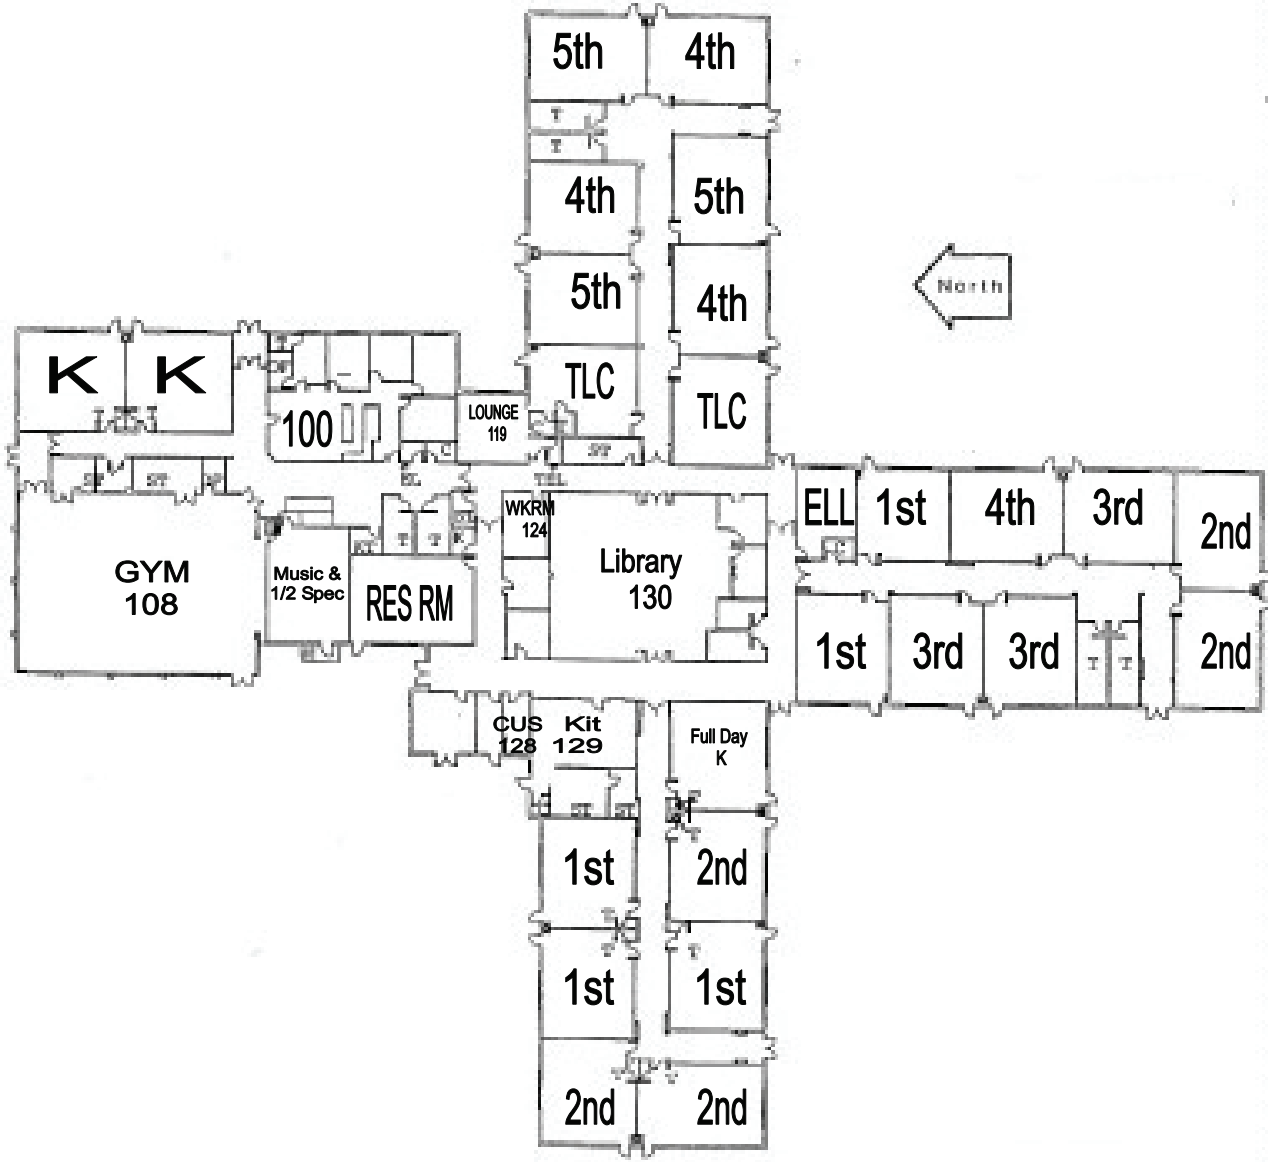

Ilalko Elementary  
 301 Oravetz Place SE  
 Auburn, WA 98092

5th      STORAGE  
 4th

Covered  
 Playshed

greenhouse

1/2 Spec      3rd      LAP