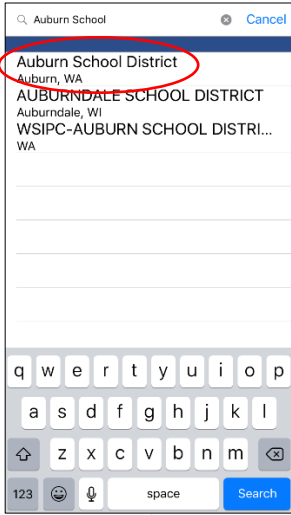

Mobile Access

bringing the power of Skyward to your fingertips

Download the free Skyward Mobile Access app from your app store.

Inside the Mobile App you can view:

- ✓ Attendance
- ✓ Grades
- ✓ Schedule
- ✓ Food Transactions
- ✓ Calendar
- ✓ Messages