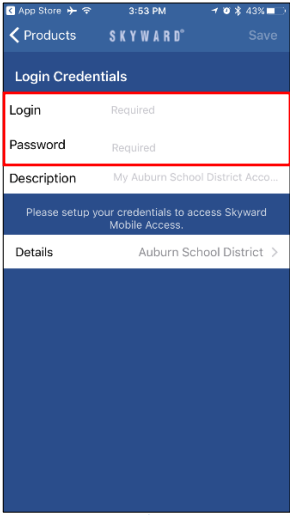

Mobile Access

bringing the power of Skyward to your fingertips

Download the free Skyward Mobile Access app from your app store.

Inside the Mobile App you can view:

- ✓ Attendance
- ✓ Grades
- ✓ Schedule
- ✓ Food Transactions
- ✓ Calendar
- ✓ Messages