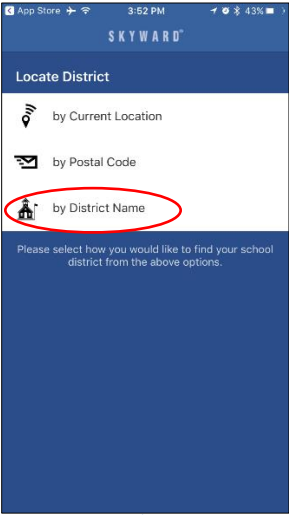

Mobile Access

bringing the power of Skyward to your fingertips

Download the free Skyward Mobile Access app from your app store.

Inside the Mobile App you can view:

- ✓ Attendance
- ✓ Grades
- ✓ Schedule
- ✓ Food Transactions
- ✓ Calendar
- ✓ Messages