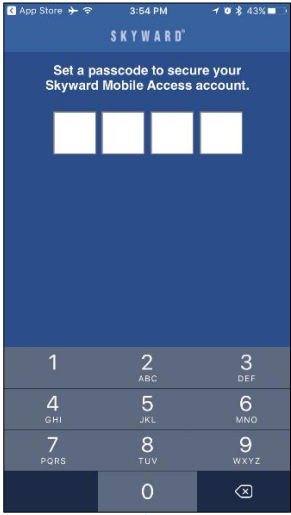

Mobile Access

bringing the power of Skyward to your fingertips

Download the free Skyward Mobile Access app from your app store.

Inside the Mobile App you can view:

- ✓ Attendance
- ✓ Grades
- ✓ Schedule
- ✓ Food Transactions
- ✓ Calendar
- ✓ Messages