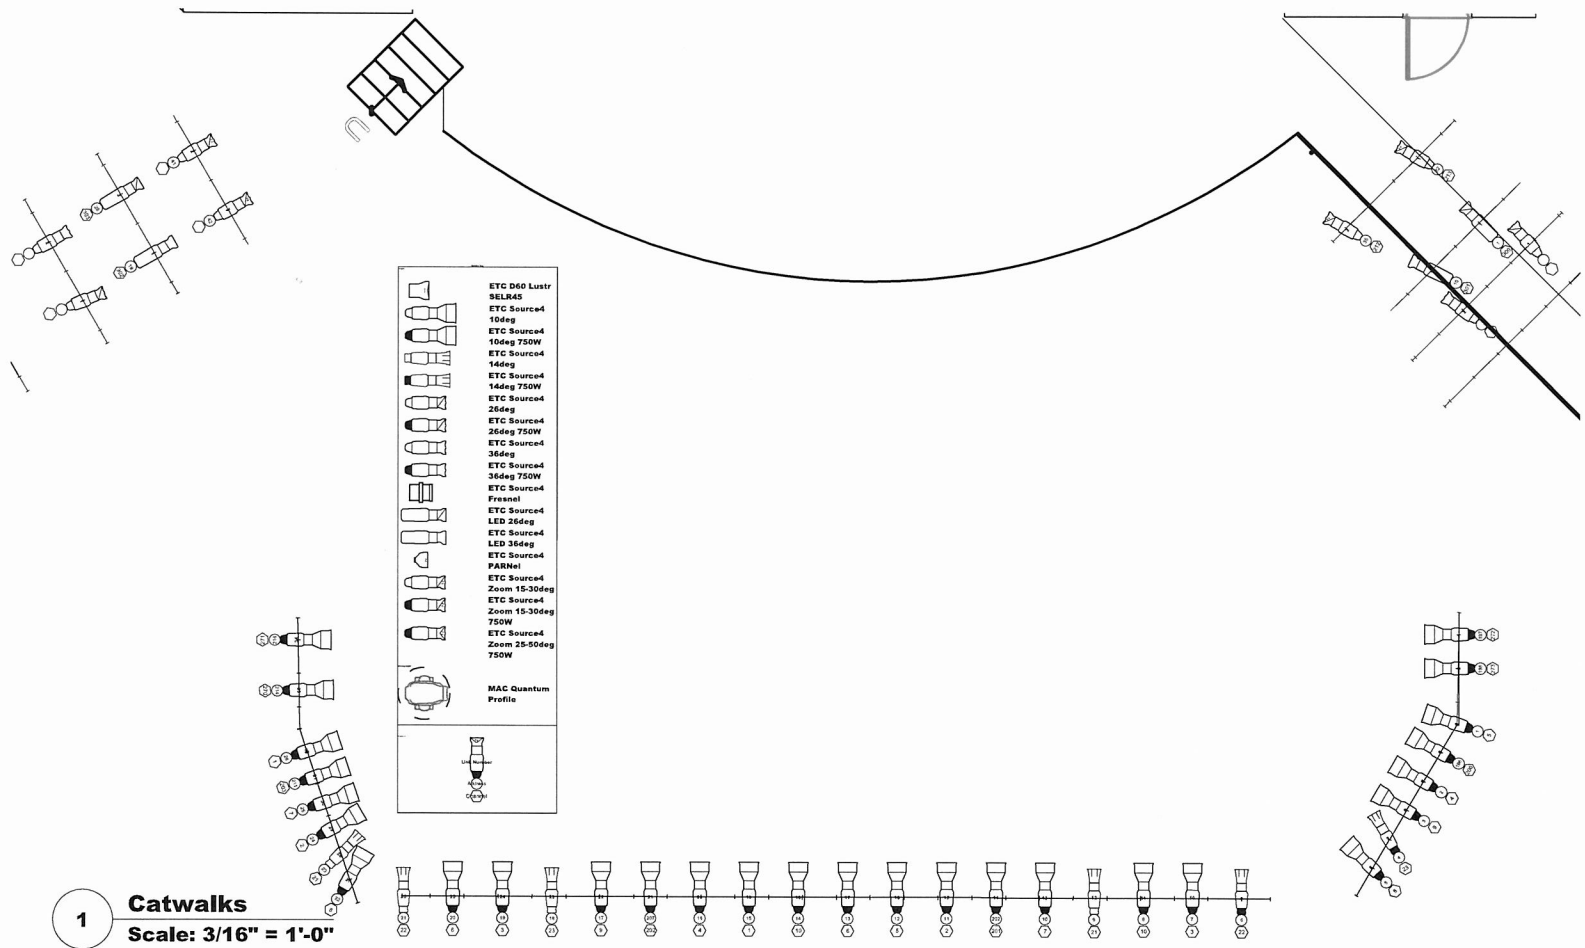

Lineset Schedule

- 52 SR ladders
- 51 SL ladders
- 50 Blackout
- 49 Cycolorama
- 46
- 45 Cyc Electric
- 44
- 43
- 42 Rear Traveler
- 41
- 40
- 39
- 38
- 37
- 35 5th Leg
- 33 3rd Electric
- 32 Sound Ceiling #3
- 31 3rd Border
- 30
- 29 4th Leg
- 28
- 27
- 26 Storage Border
- 25
- 24
- 23 Mid Traveler
- 22 Sound Ceiling #2
- 21
- 19 2nd Electric
- 18
- 17
- 16 2nd Border
- 15
- 14
- 13 2nd Leg
- 12
- 11
- 10
- 9
- 8 Sound Ceiling 1
- 7 1st Electric
- 6
- 5
- 4 1st Leg
- 3 Grand Drape
- 2 Valence
- 1 Movie Screen

- ETC D60 Lustr
- SELK45
- ETC Source4
- 10deg
- ETC Source4
- 10deg 750W
- ETC Source4
- 14deg
- ETC Source4
- 14deg 750W
- ETC Source4
- 26deg
- ETC Source4
- 26deg 750W
- ETC Source4
- 36deg
- ETC Source4
- 36deg 750W
- ETC Source4
- Franel
- ETC Source4
- LED 26deg
- ETC Source4
- LED 36deg
- ETC Source4
- PARNet
- ETC Source4
- Zoom 15-30deg
- ETC Source4
- Zoom 15-30deg
- 750W
- ETC Source4
- Zoom 25-50deg
- 750W
- MAC Quantum Profile

2 Electrics
Scale: 3/16" = 1'-0"

Vanworks Educational Version

- ETC D60 Lustr
- 9ELR45
- ETC Source4 10deg
- ETC Source4 10deg 750W
- ETC Source4 14deg
- ETC Source4 14deg 750W
- ETC Source4 26deg
- ETC Source4 26deg 750W
- ETC Source4 36deg
- ETC Source4 36deg 750W
- ETC Source4 Fresnel
- ETC Source4 LED 26deg
- ETC Source4 LED 36deg
- ETC Source4 PARNet
- ETC Source4 Zoom 15-30deg
- ETC Source4 Zoom 15-30deg 750W
- ETC Source4 Zoom 25-50deg 750W
- MAC Quantum Profile