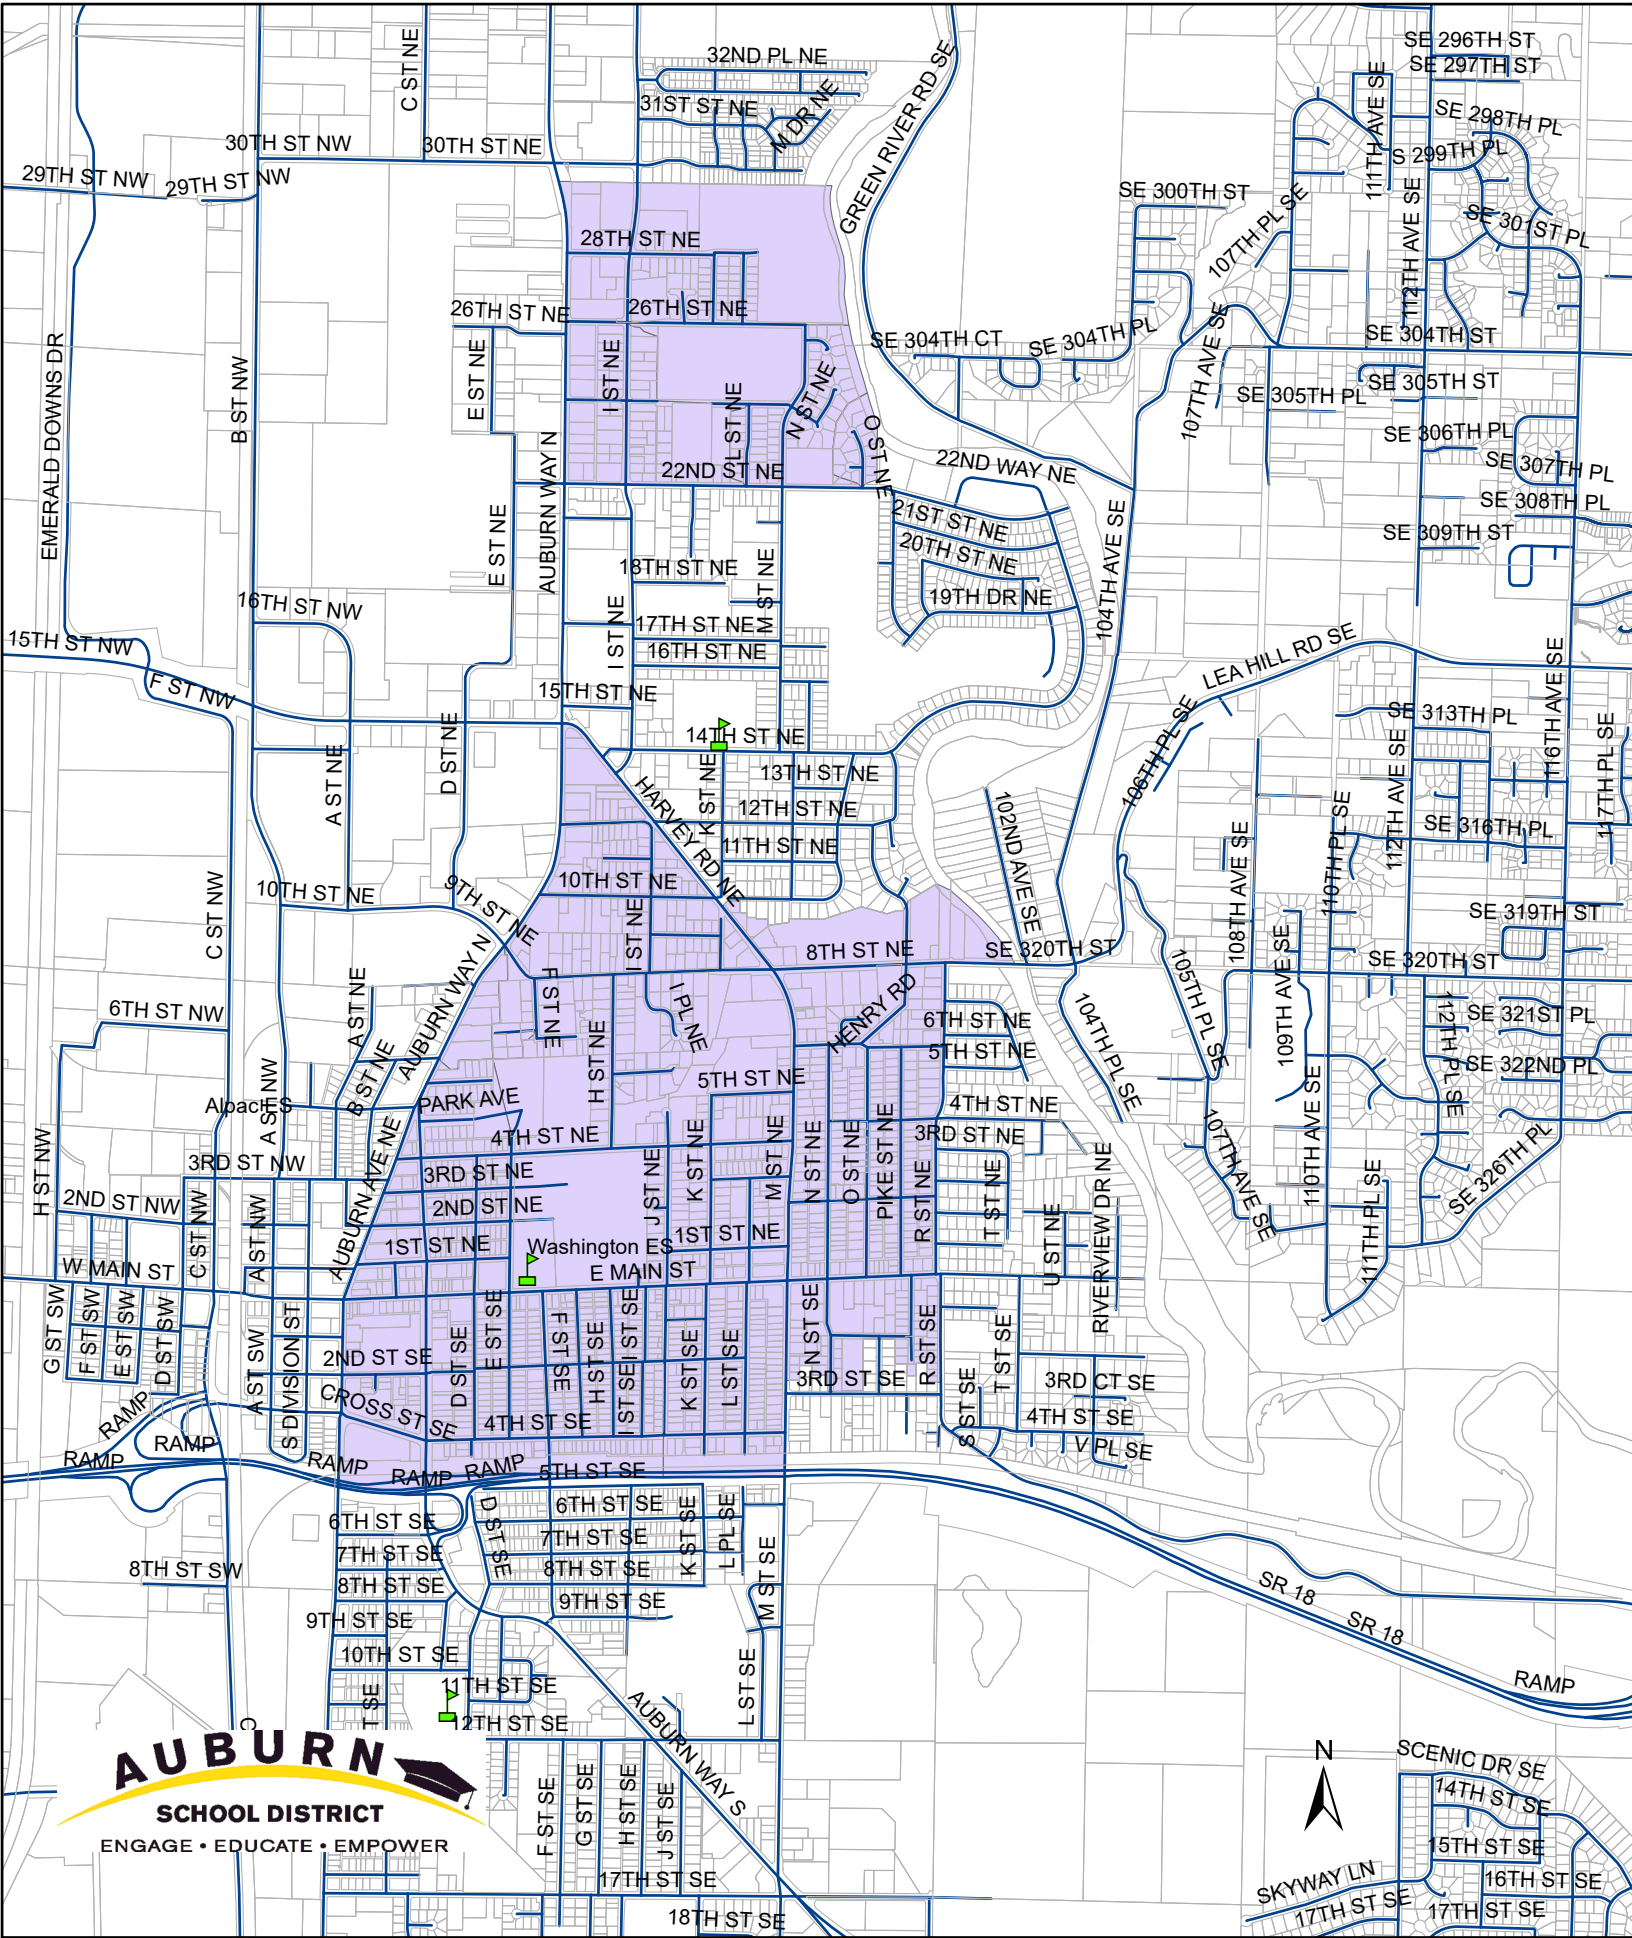

# Washington Elementary School Attendance Area

(Fall 2023)

**AUBURN**  
SCHOOL DISTRICT  
ENGAGE • EDUCATE • EMPOWER

SCENIC DR SE  
14TH ST SE  
15TH ST SE  
16TH ST SE  
17TH ST SE  
SKYWAY LN  
17TH ST SE