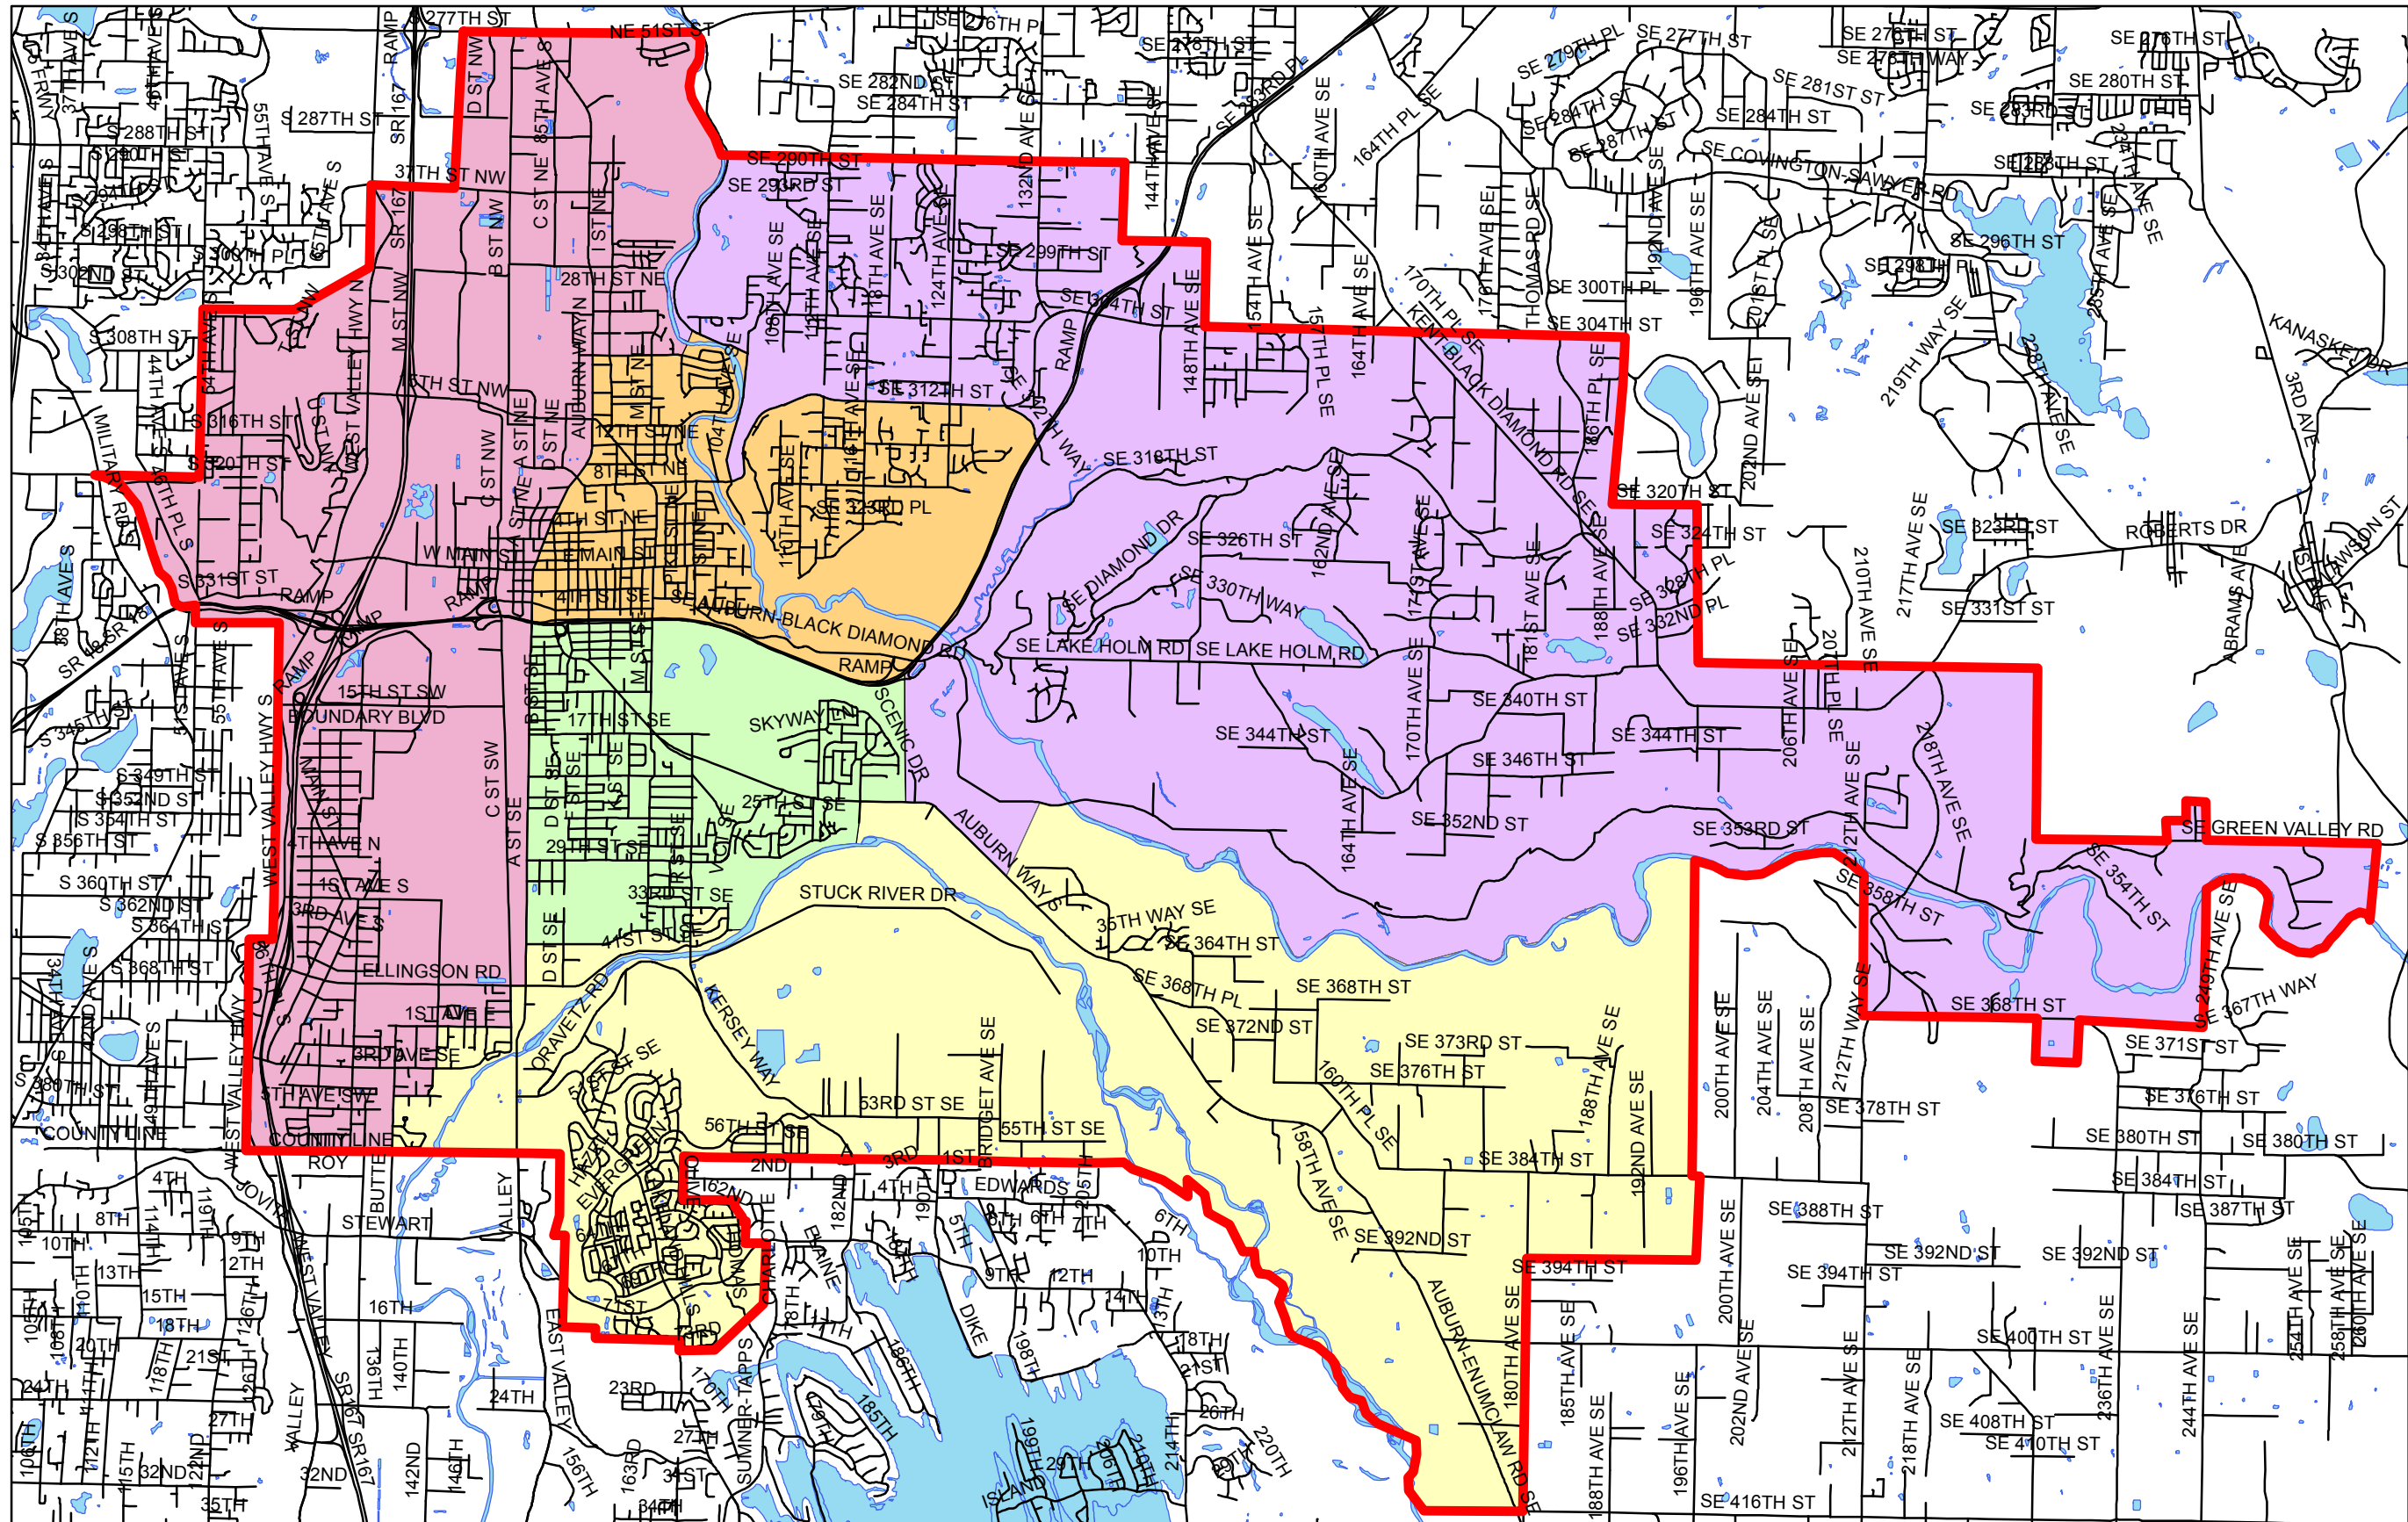

# Auburn School District # 408 - School Board Districts

**Legend**

- Boundary Line
- Director 1
- Director 2
- Director 3
- Director 4
- Director 5