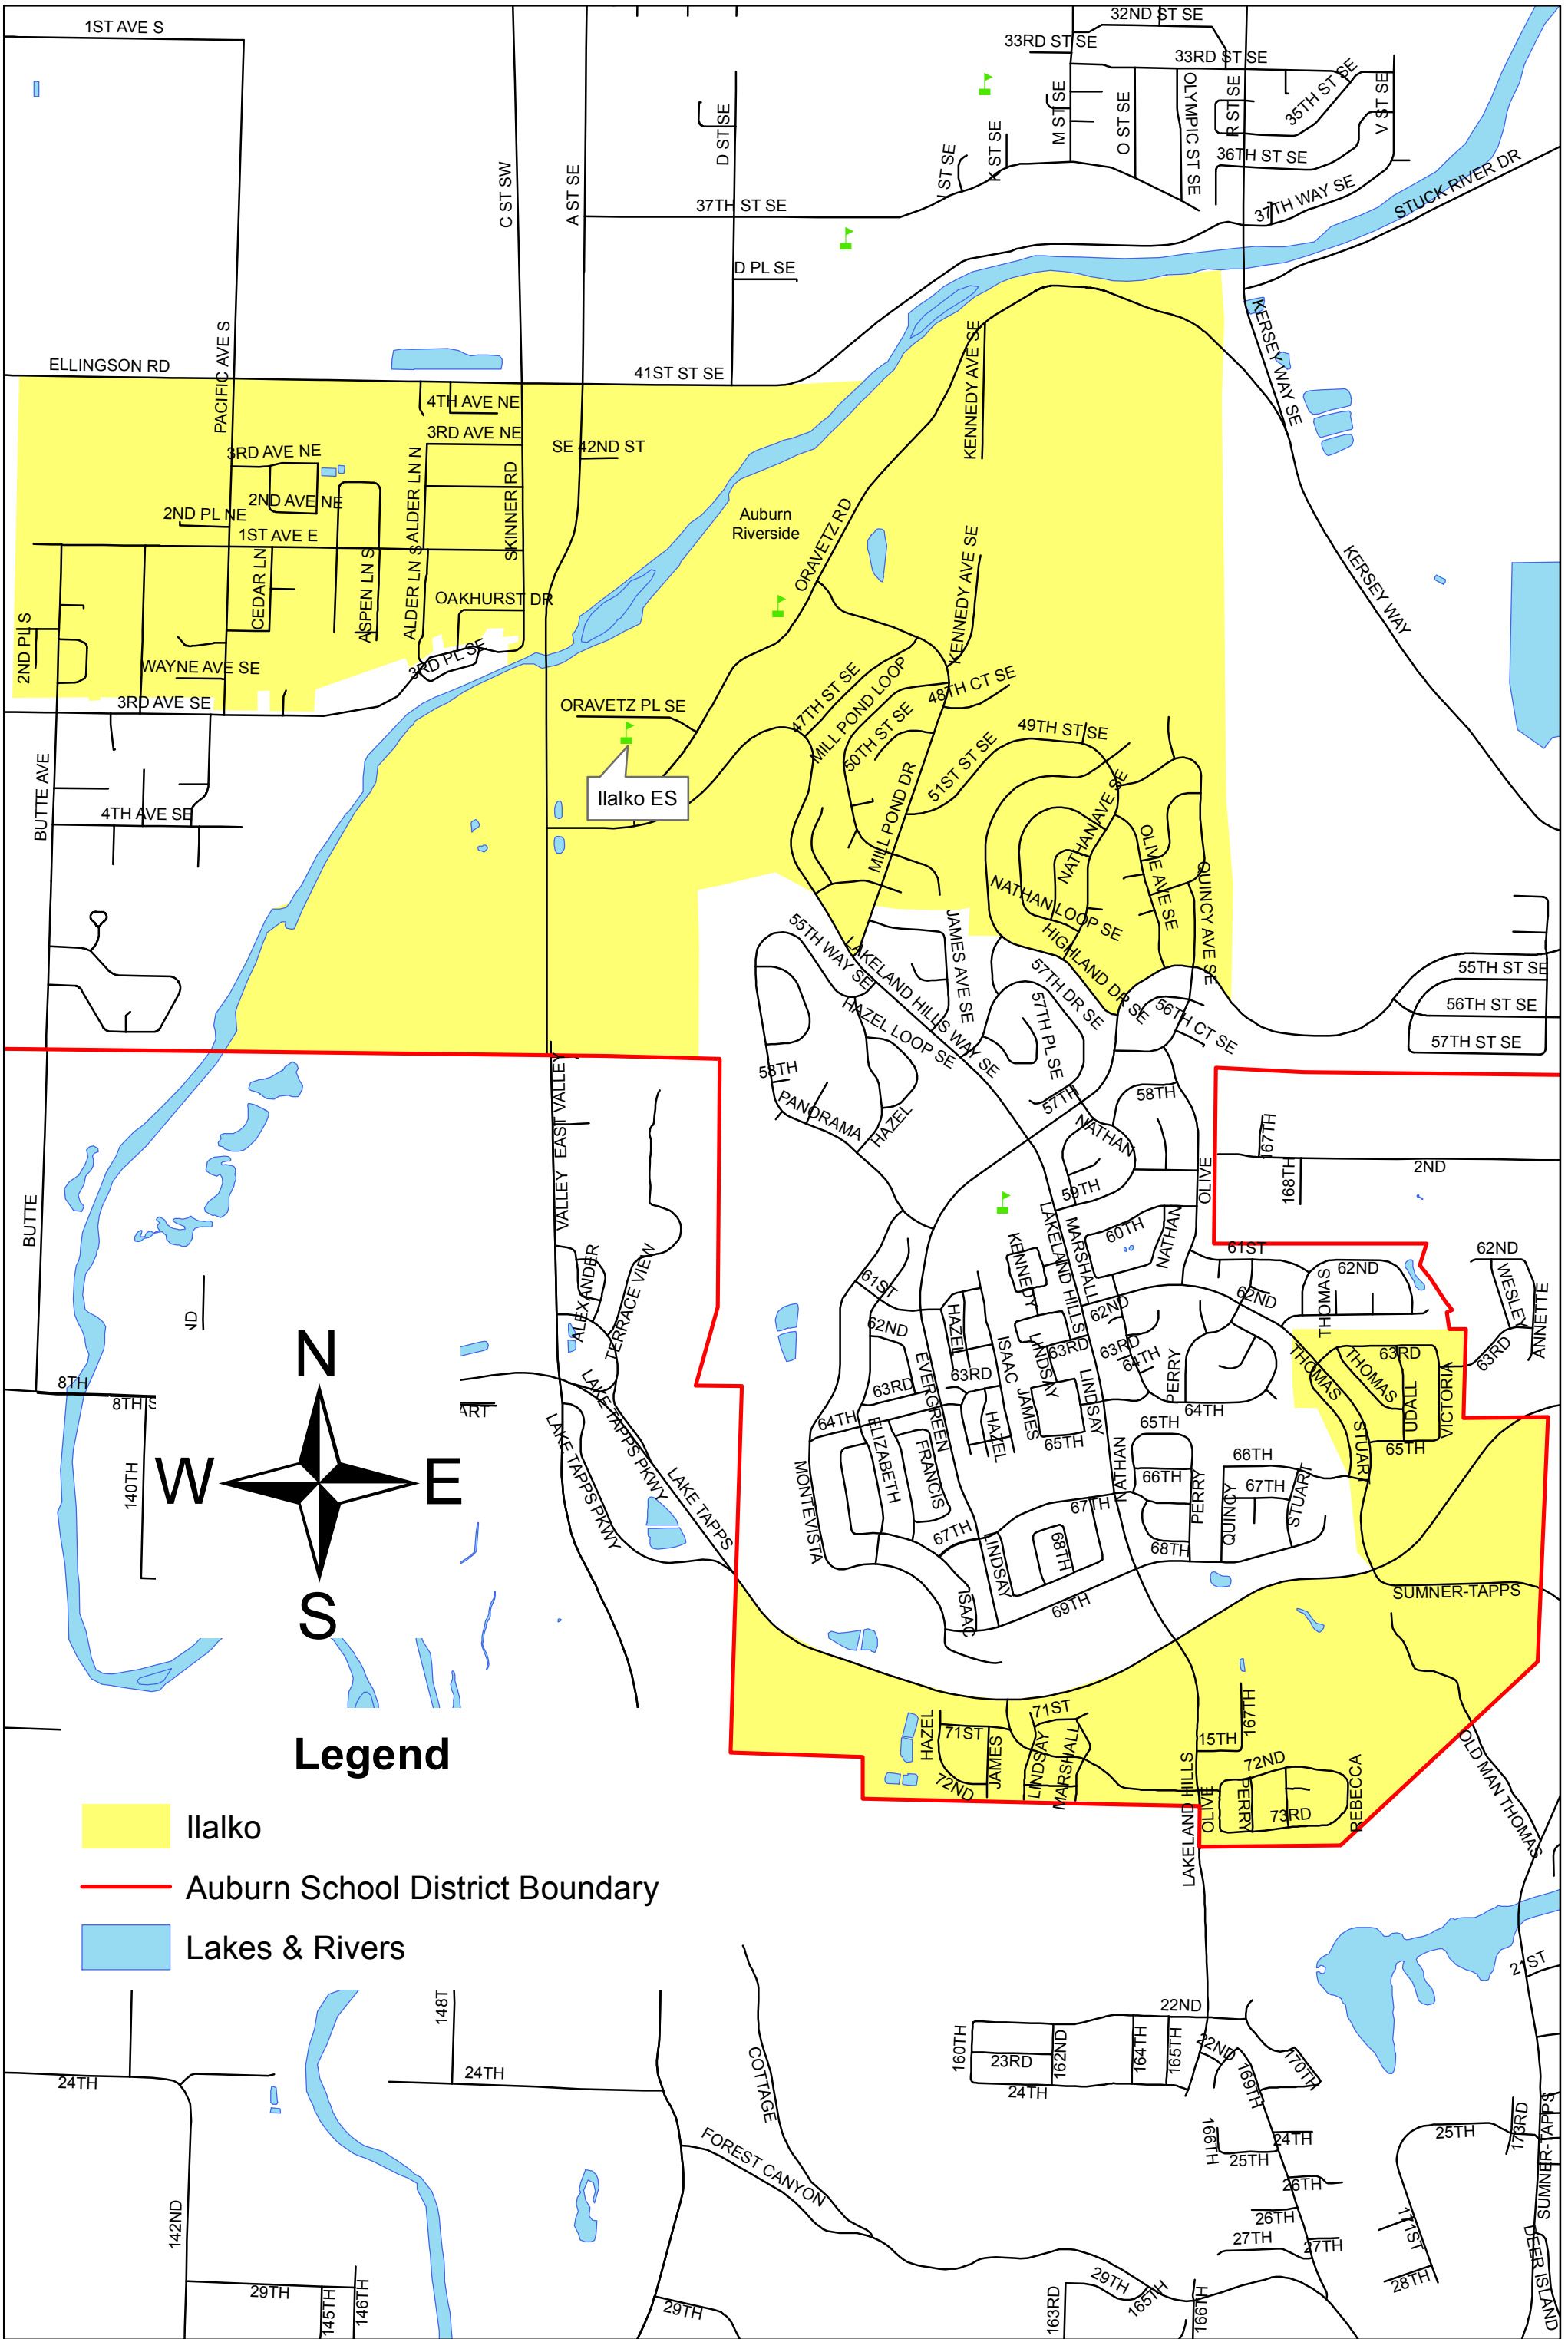

# Ilalko Elementary School Attendance Area

## Legend

- Ilalko
- Auburn School District Boundary
- Lakes & Rivers